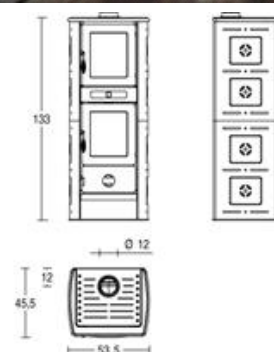

Morena

Wood-burning stove
Cladding: majolica
Top: cast iron and majolica

Bordeaux Sale
Pepe Terra
d'Oriente Blu
Antico

Firebox heat output kW: 7,6
Dimensions (WxDxH) cm: 53,5x45,5x133
Cladding: majolica
Top: cast iron and majolica
Stove interior: steel
Primary and secondary air: adjustable
Firebox and baffle plate: cast iron
Fire pit: cast iron
Heating: natural convection and radiant heat
Flue outlet cm \varnothing : 12
Ash drawer: removable
Door: cast iron with automatic lock

Ceramic glass: resistant up to 750° C self-cleaning
Door handle: chrome with spring knob
Stainless steel oven (WxDxH) cm: 26x25x31,5
Room heating capacity (min-max) m³: 105-180
Fresh air intake (min useful sect.) cm²: 100
Thermal efficiency %: 81,3
Nominal thermal output kW: 6,2
Consumption at rated heat output Kg/h: 1,9
Maximum consumption Kg/h: 2,2
Total weight Kg: 195